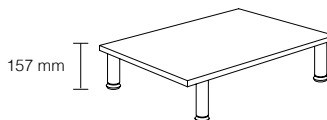

157 mm

Ø 75 mm.

Stainless adjustable legs.
If you would like other legs/
wheels contact TreCe.

Load capacity per wheel: 100 kg
Material: black, rubber surface.
2 wheels with brakes.

Leg set, depth 370 mm, height 157 mm (Incl. bottom panel)